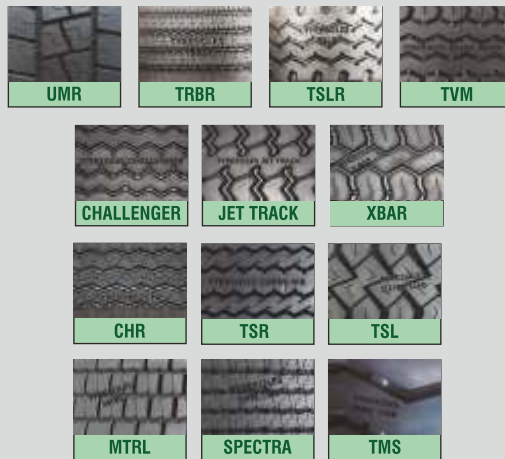

*Prices are subjected to change without notice.

*Tyres subjected to availability.

Belgaum Factory :
Plot No. 35 & 36, Kakati Industrial Estate, Kakati,
Belgaum - 591 113, India • Tel.: 0 831 247 0691 / 247 0873
• email: belgaum@tyresoles.com

Corporate Office :
Devidayal Complex, Kanjurmarg (E), Mumbai - 400 042, India
• Tel.: 022-2577 5849, 2578 4053, 2578 4063
• email: bombay@tyresoles.com